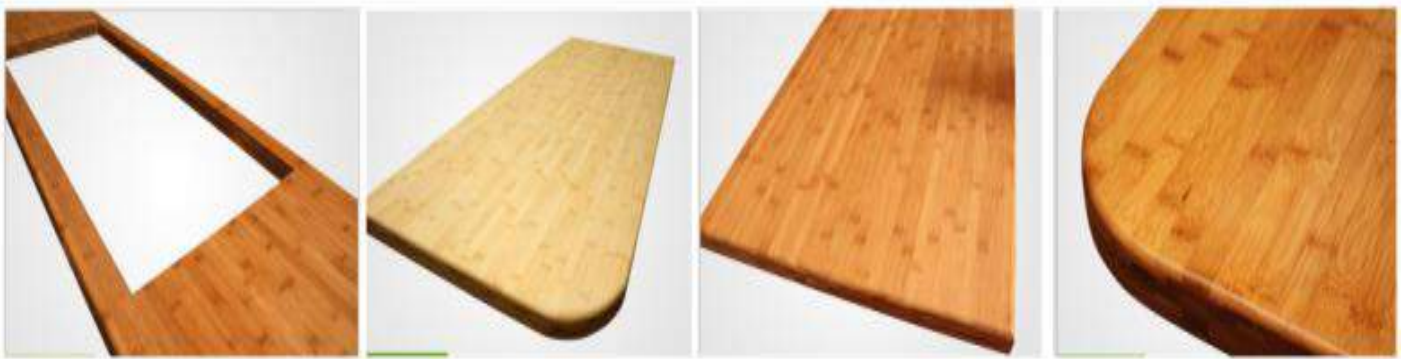

Zhangzhou Pingxin Wood and Bamboo Co., Limited
Xiamen Forever Rise Imp.and Exp. Co., Limited
No.6-10, Jinshan Xili Road, Huli district, Xiamen China.
Phone: +86 592 -5567602 Fax: +86 592 5334829